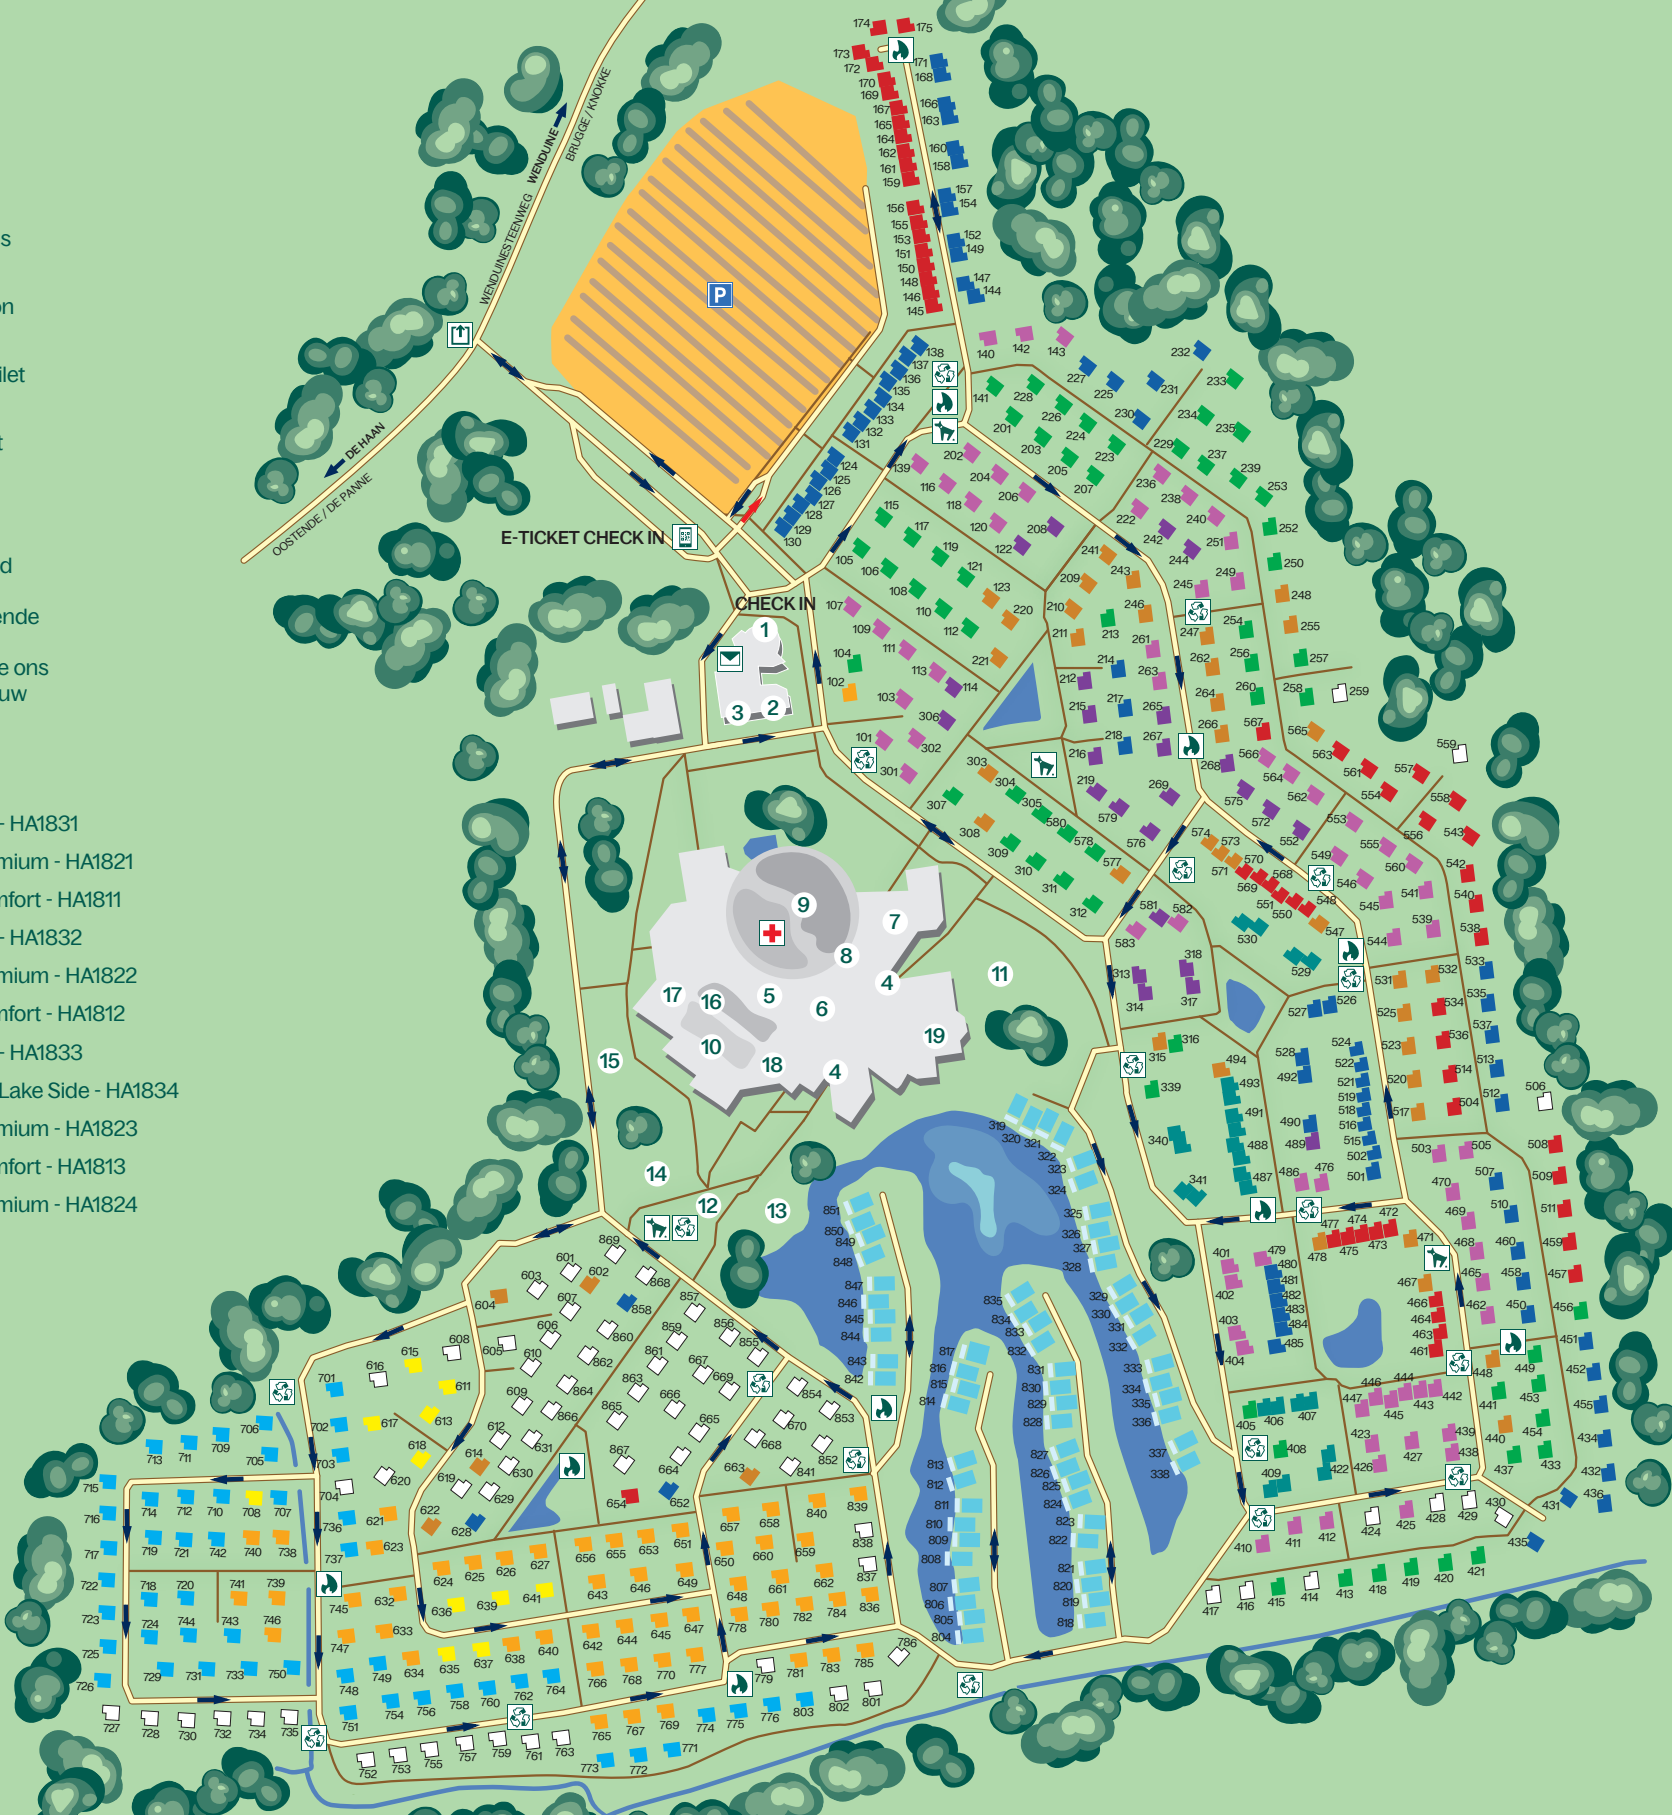

-  EHBO
-  E-ticket
-  Brievenbus
-  Afvalstation
-  Hondentoilet
-  Brandpost
-  Rijrichting
-  Wandelpad
-  Voor spelende kinderen houden we ons park autoluw
-  15

-  2 pers. VIP - HA1831
-  4 pers. Premium - HA1821
-  4 pers. Comfort - HA1811
-  4 pers. VIP - HA1832
-  5 pers. Premium - HA1822
-  5 pers. Comfort - HA1812
-  6 pers. VIP - HA1833
-  6 pers. VIP Lake Side - HA1834
-  8 pers. Premium - HA1823
-  8 pers. Comfort - HA1813
-  12 pers. Premium - HA1824

Park

- 1** Hoofdreceptie
- 2** Cycle Center
- 3** Wasserette
- 4** Ingang Market Dome
- 5** Receptie Market Dome
- 6** Market Dome
Restaurants:
- Frites & Burgers
- Il Giardino
- Grand Café
- Market Restaurant
- 7** Shop & Smile Supermarket
- 8** Bowling, Sportscafé & Game Town
- 9** Aqua Mundo - Aqua Café
- 10** BALUBA Indoor Speelwereld
- 11** Minigolf (outdoor)
- 12** Laser Battle
- 13** Beachvolleybal & Jeu de boules
- 14** Kinderboerderij
- 15** Boogschieten
- 16** Klimparadijs
- 17** Sport Center
- 18** Kids Club (via BALUBA)
- 19** Business Center